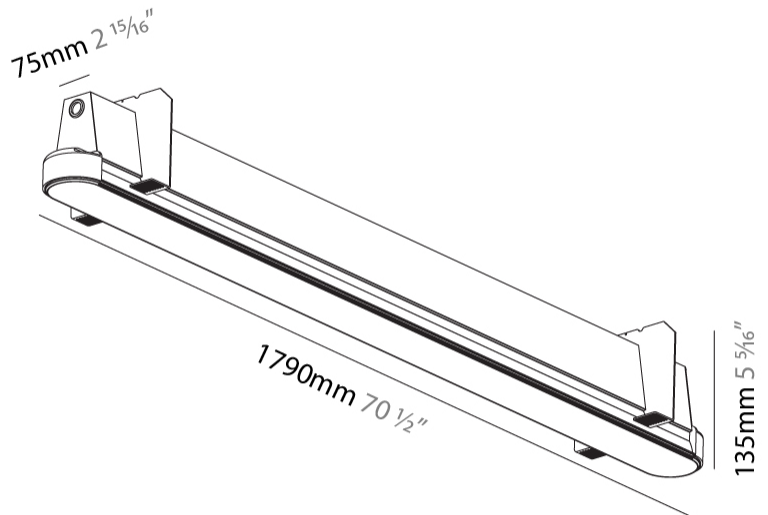

PHYSICAL

Shape: Oblong
Length (mm): 1790
Length (in): 70 1/2
Width (mm): 75
Width (in): 2 15/16
Height (mm): 135
Height (in): 5 5/16
Ceiling Thickness (mm): 10 / 12.5 / 15
Ceiling Thickness (in): 3/8 or 1/2 or 9/16
Min. Recessing Depth (mm): 170
Min. Recessing Depth (in): 6 11/16
Light Distribution: Direct
Weight (kg): 7.141
Weight (lbs): 15.71
Installation Requirement: Ceiling Thickness: 10mm / 12mm / 15mm
Diffuser: PMMA - Opal
Fixture Finish: SSR / BKV / CWI / CRY / HAB / UFT / ITA / RUA / FTG / MYG / LOD / PUS / FRO / FUP / KIA / POP / BLS / SPG / MEY / GOH / GUM / CHC / COM / ABZ / JAG / OBR / MOS / ROR
Fixture Material: Aluminum
Cut-out Measurements: 1808mm / 71 3/16" x 92mm / 3 5/8"
Upon Request: Unique Sizes Unique Ceiling Thickness

ELECTRICAL

Lamp Type: LED (Zhaga Standard)
Input Wattage (W): 30.4
Total Output Wattage (W): 24 / 19.2 (3500K)
Dimming: 0-10V Dimming / Phase Dimming (120Vac Only)
Driver Included: Yes
Driver Location: Integrated
Driver Type: Constant Current - 120 / 277Vac
Driver Class: Class 2
Input Voltage (V): 120 - 277
Constant Current (MA): 350 / 600 (3500K)

LED

Color Temperature (°K): 3000 / 3500 / 4000
Max. Delivered Lumen (lm): 2050 / 2127 / 2170
CRI: >90 CRI
Lamp Life (hrs): 50000
Upon Request: Special Color Temperature RGB-W Tunable White CRI (no minimum qty) price increase + longer lead time

OPTICAL

RATINGS AND CERTIFICATIONS

Certified By: Certified for North American Standards
IP rating: IP20