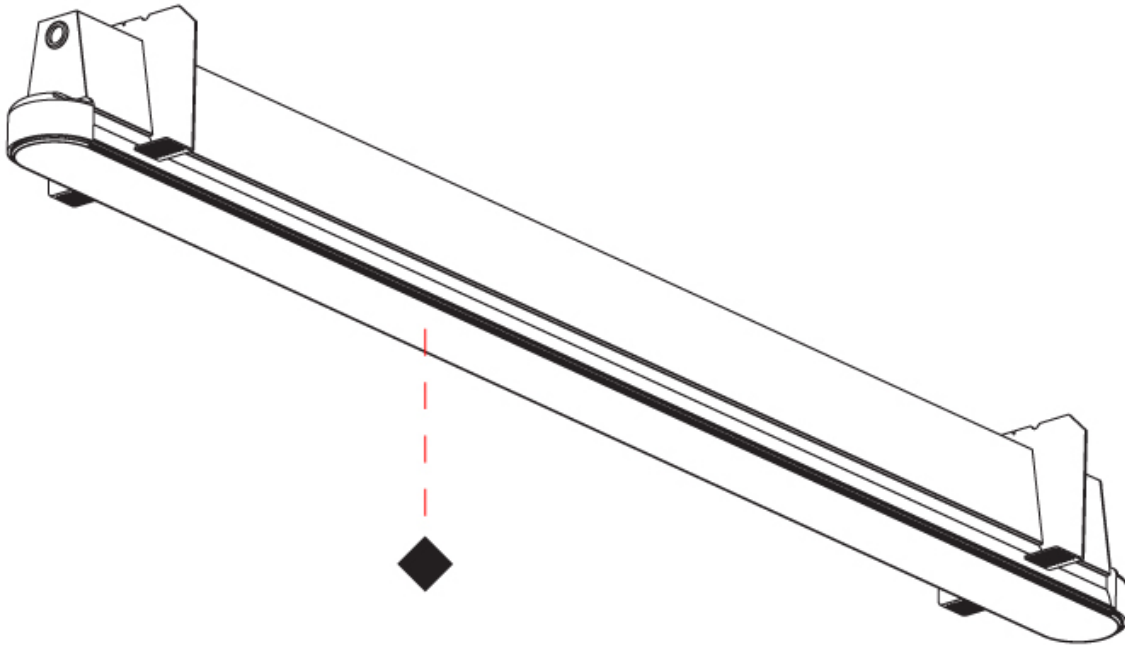

GROOVE ROUND TRIMLESS

A35658-

PROJECT

TYPE

SPECIFIER

QUANTITY

DATE

A